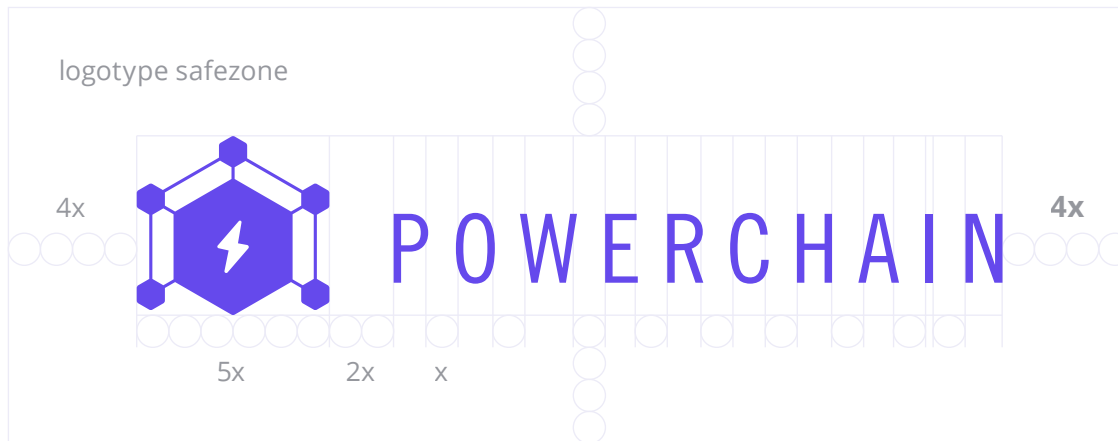

POWERCHAIN

Energy saving **you can save on**

<http://powerchain.energy>

Index

Logo construction	3
Logo colors	4
Monochromatic logo	5
Other usecases	6
Logo don'ts	7
Brand colors	8
Brand fonts	9
Typography	10
Corporate blank	11
E-mail signature	12
Illustration style reference	13

Logo construction

Font used:
TradeGothic LT CondEighteen

Logo colors

Monochromatic logo

	Vertical	Horizontal	Only symbol
Original			
Inverted			
Outlined			

Other usecases

Logo don'ts

Do not squish or stretch the logo